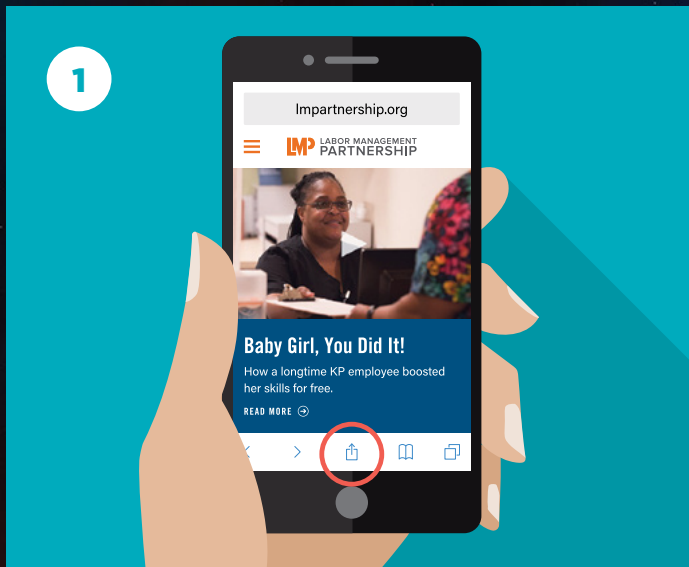

SNAP! IT'S AN 'APP'

Put an icon for LMPartnership.org on your phone

GET TO
THE SITE WITH
ONE TOUCH!

Open up your phone's browser and go to LMPartnership.org. Touch the **square with the arrow**.  (It's in the bottom band on your screen — if you don't see it, scroll down and it will show up).

A new screen will pop up. Touch the **+** icon for "Add to Home Screen." (If you don't see it, scroll to the right until you find it.)

On the next screen, touch the word "Add" in the top right corner.

Now find the **LMP logo** on your home screen (scroll to the right if you have more than one screen). Touch it — you've got the website at your fingertip.