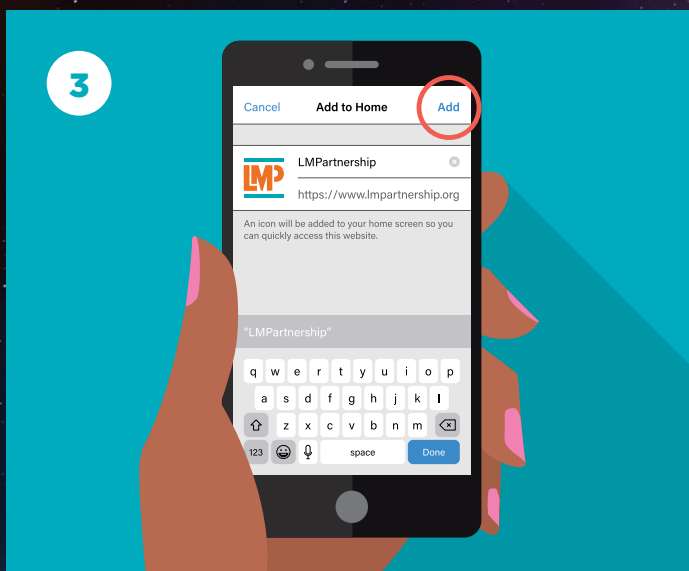

SNAP! IT'S AN 'APP'

Put an icon for LMPartnership.org on your phone

GET TO
THE SITE WITH
ONE TOUCH!

Open up your phone's browser and go to LMPartnership.org. Touch the **square with the arrow**.  (It's in the bottom band on your screen — if you don't see it, scroll down and it will show up).

A new screen will pop up. Touch the **+** icon for "Add to Home Screen." (If you don't see it, scroll to the right until you find it.)

On the next screen, touch the word "Add" in the top right corner.

Now find the **LMP logo** on your home screen (scroll to the right if you have more than one screen). Touch it — you've got the website at your fingertip.